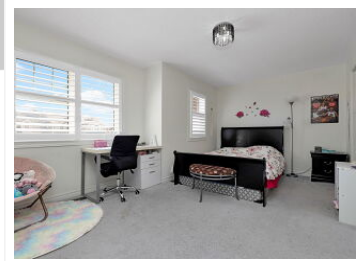

252 Morden Drive, Shelburne, ON L0N 1S2

View virtual tour at:
<https://hdtour.virtualhomephotography.com/252-morden-dr/>

Doneika Simms Parchment
Real Estate Broker
647-671-4858
realtor.doneika@gmail.com