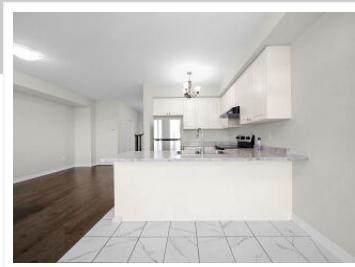

282 Explorer Way, Thorold, ON L2E 6S4

View virtual tour at:  
<https://hdtour.virtualhomephotography.com/282-explorer-way/>

**Sanjev Singh**  
Sales Representative

(647) 229-3615  
sanjsells@gmail.com  
<https://www.sanjev.com/>