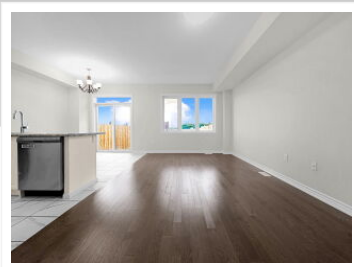

282 Explorer Way, Thorold, ON L2E 6S4

View virtual tour at:  
<https://hdtour.virtualhomephotography.com/282-explorer-way/>

**Sanjev Singh**  
Sales Representative

(647) 229-3615  
sanjsells@gmail.com  
<https://www.sanjev.com/>