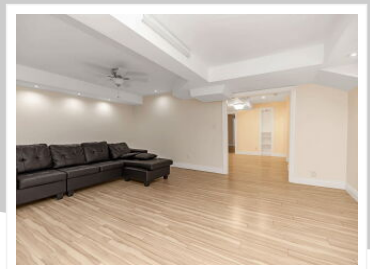

3140 Countess Crescent, Mississauga, ON L5M 0E1

View virtual tour at:  
<https://hdtour.virtualhomephotography.com/3140-countess-cres/>

**Manu Narang**  
Sales Representative

(647) 922-5031  
manupreet@yahoo.com