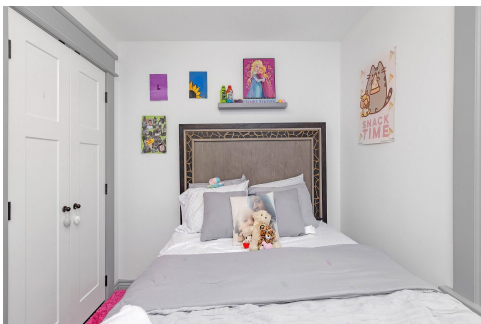

508420 HIGHWAY 89, MONO, ON L9V 1J8

FOR MORE INFORMATION CALL
(647) 564-2423