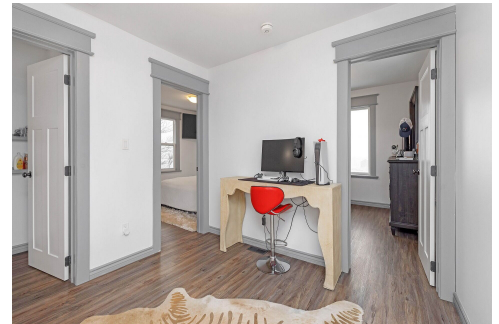

508420 HIGHWAY 89, MONO, ON L9V 1J8

FOR MORE INFORMATION CALL
(647) 564-2423