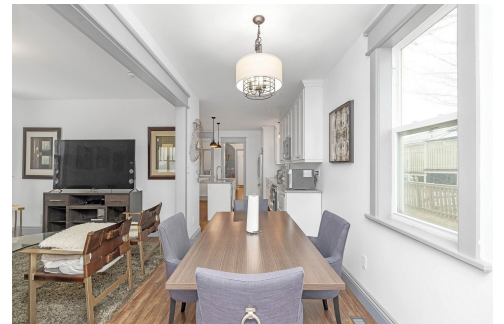

508420 HIGHWAY 89, MONO, ON L9V 1J8

**WARREN IFILL, MBA**  
Sales Representative

(647) 564-2423  
realestate@warrenifill.com

**KING REALTY INC.**  
Real Estate Brokerage

**VIEW ONLINE**  
<https://hdtour.virtualhomephotography.com/508420-highway-89-mono/>