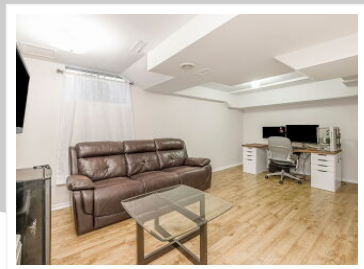

52-1290 Bridletowne Circle, Toronto, ON M1W 2V4

View virtual tour at:
<https://hdtour.virtualhomephotography.com/52-1290-bridletowne-cir/>

Rajinder Batish

Sales Representative

(647) 853-8000

info@batishhomes.com