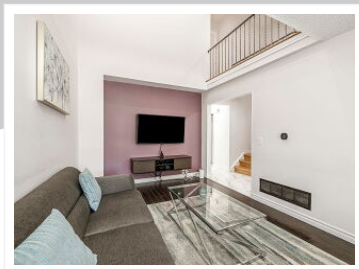

52-1290 Bridletowne Circle, Toronto, ON M1W 2V4

View virtual tour at:
<https://hdtour.virtualhomephotography.com/52-1290-bridletowne-cir/>

Rajinder Batish

Sales Representative

(647) 853-8000

info@batishhomes.com