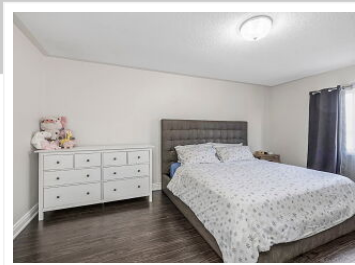

70 Whiteface Crescent, Brampton, ON L6X 4X3

View virtual tour at:  
<https://hdtour.virtualhomephotography.com/70-whiteface-cres/>

**Manpreet Singh**  
Sales Representative

(416) 830-0111  
mpslall@yahoo.com