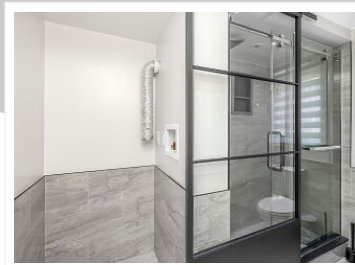

70 Whiteface Crescent, Brampton, ON L6X 4X3

View virtual tour at:  
<https://hdtour.virtualhomephotography.com/70-whiteface-cres/>

**Manpreet Singh**  
Sales Representative

(416) 830-0111  
mpslall@yahoo.com