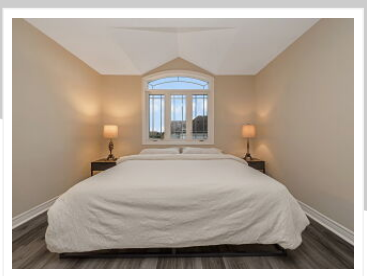

U12-14 Amos Drive, Guelph, ON N1L 1E6

View virtual tour at:  
<https://hdtour.virtualhomephotography.com/u12-14-amos-dr/>

**Manpreet Singh**  
Sales Representative  
  
(416) 830-0111  
mpslall@yahoo.com