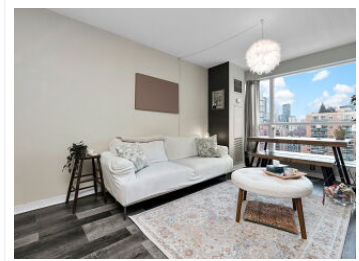

Unit 1420-230 King Street East, Toronto, ON M5A 1K5

View virtual tour at:
<https://hdtour.virtualhomephotography.com/unit1420-230-king-street/>

Natasha Sethi
Broker

(416) 930-4350
info@natashasethi.com

Century 21 People's Choice Realty Inc.,