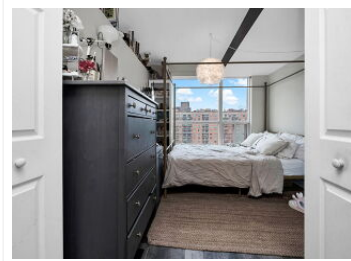

Unit 1420-230 King Street East, Toronto, ON M5A 1K5

View virtual tour at:
<https://hdtour.virtualhomephotography.com/unit1420-230-king-street/>

Natasha Sethi
Broker

(416) 930-4350
info@natashasethi.com

Century 21 People's Choice Realty Inc.,