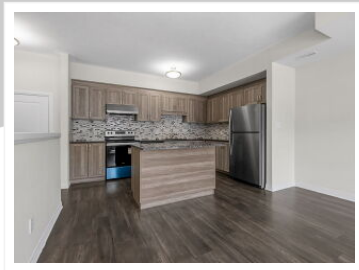

Unit43-25 Isherwood Avenue, Cambridge, ON N1R 0E2

View virtual tour at:
<https://hdtour.virtualhomephotography.com/unit43-25-isherwood-ave/>

Resham Dosanjh
Sales Representative

(416) 500-5077
resham.dosanjh@hotmail.com